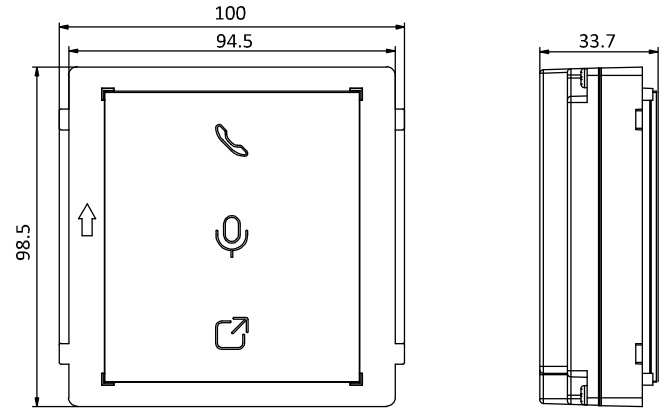

## Specification

System parameters	
Processor	Embedded MCU Processor
Interfaces	
Module-connecting	2 (1 input, 1 output)
Debug	1
General	
DIP switch	8
Power supply	12 VDC (powered by the other module)
Power output	12 VDC (powered for the other module)
Power consumption	≤ 2 W
Working temperature	-40° C to +55° C (-40° F to 131° F)
Working humidity	10% to 95%
IP protection level	IP65
Installation	Flush mounting, surface mounting
Dimension	98.5 mm × 100 mm × 33.7 mm (3.87" × 3.95" × 1.33")
Weight	326 g (with packaging) 165 g (without packaging)

## Dimension