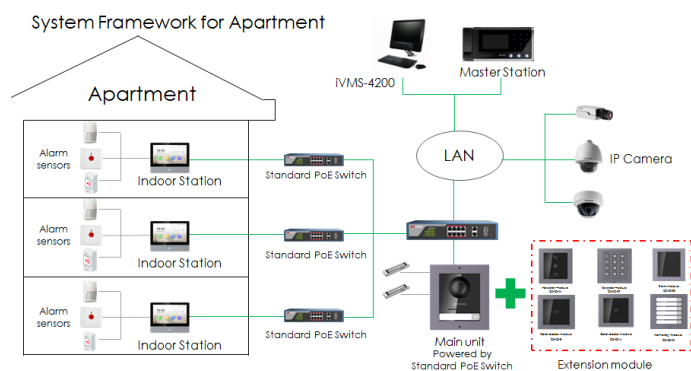

Typical Application

Approval

CE-EMC	a. EN 55032:2015 b. EN 61000-3-2:2014 c. EN 61000-3-3:2013 d. EN 50130-4:2011 +A1:2014
CE-LVD	EN 60950-1:2006 + A11:2009 + A1:2010 + A12:2011 + A2:2013
CB	IEC 60950-1:2005 (Second Edition) + Am 1:2009 + Am 2:2013
C-TICK(EMC)	AS/NZS CISPR 32:2015
ROHS	2011/65/EU
REACH	Regulation (EC) No 1907/2006